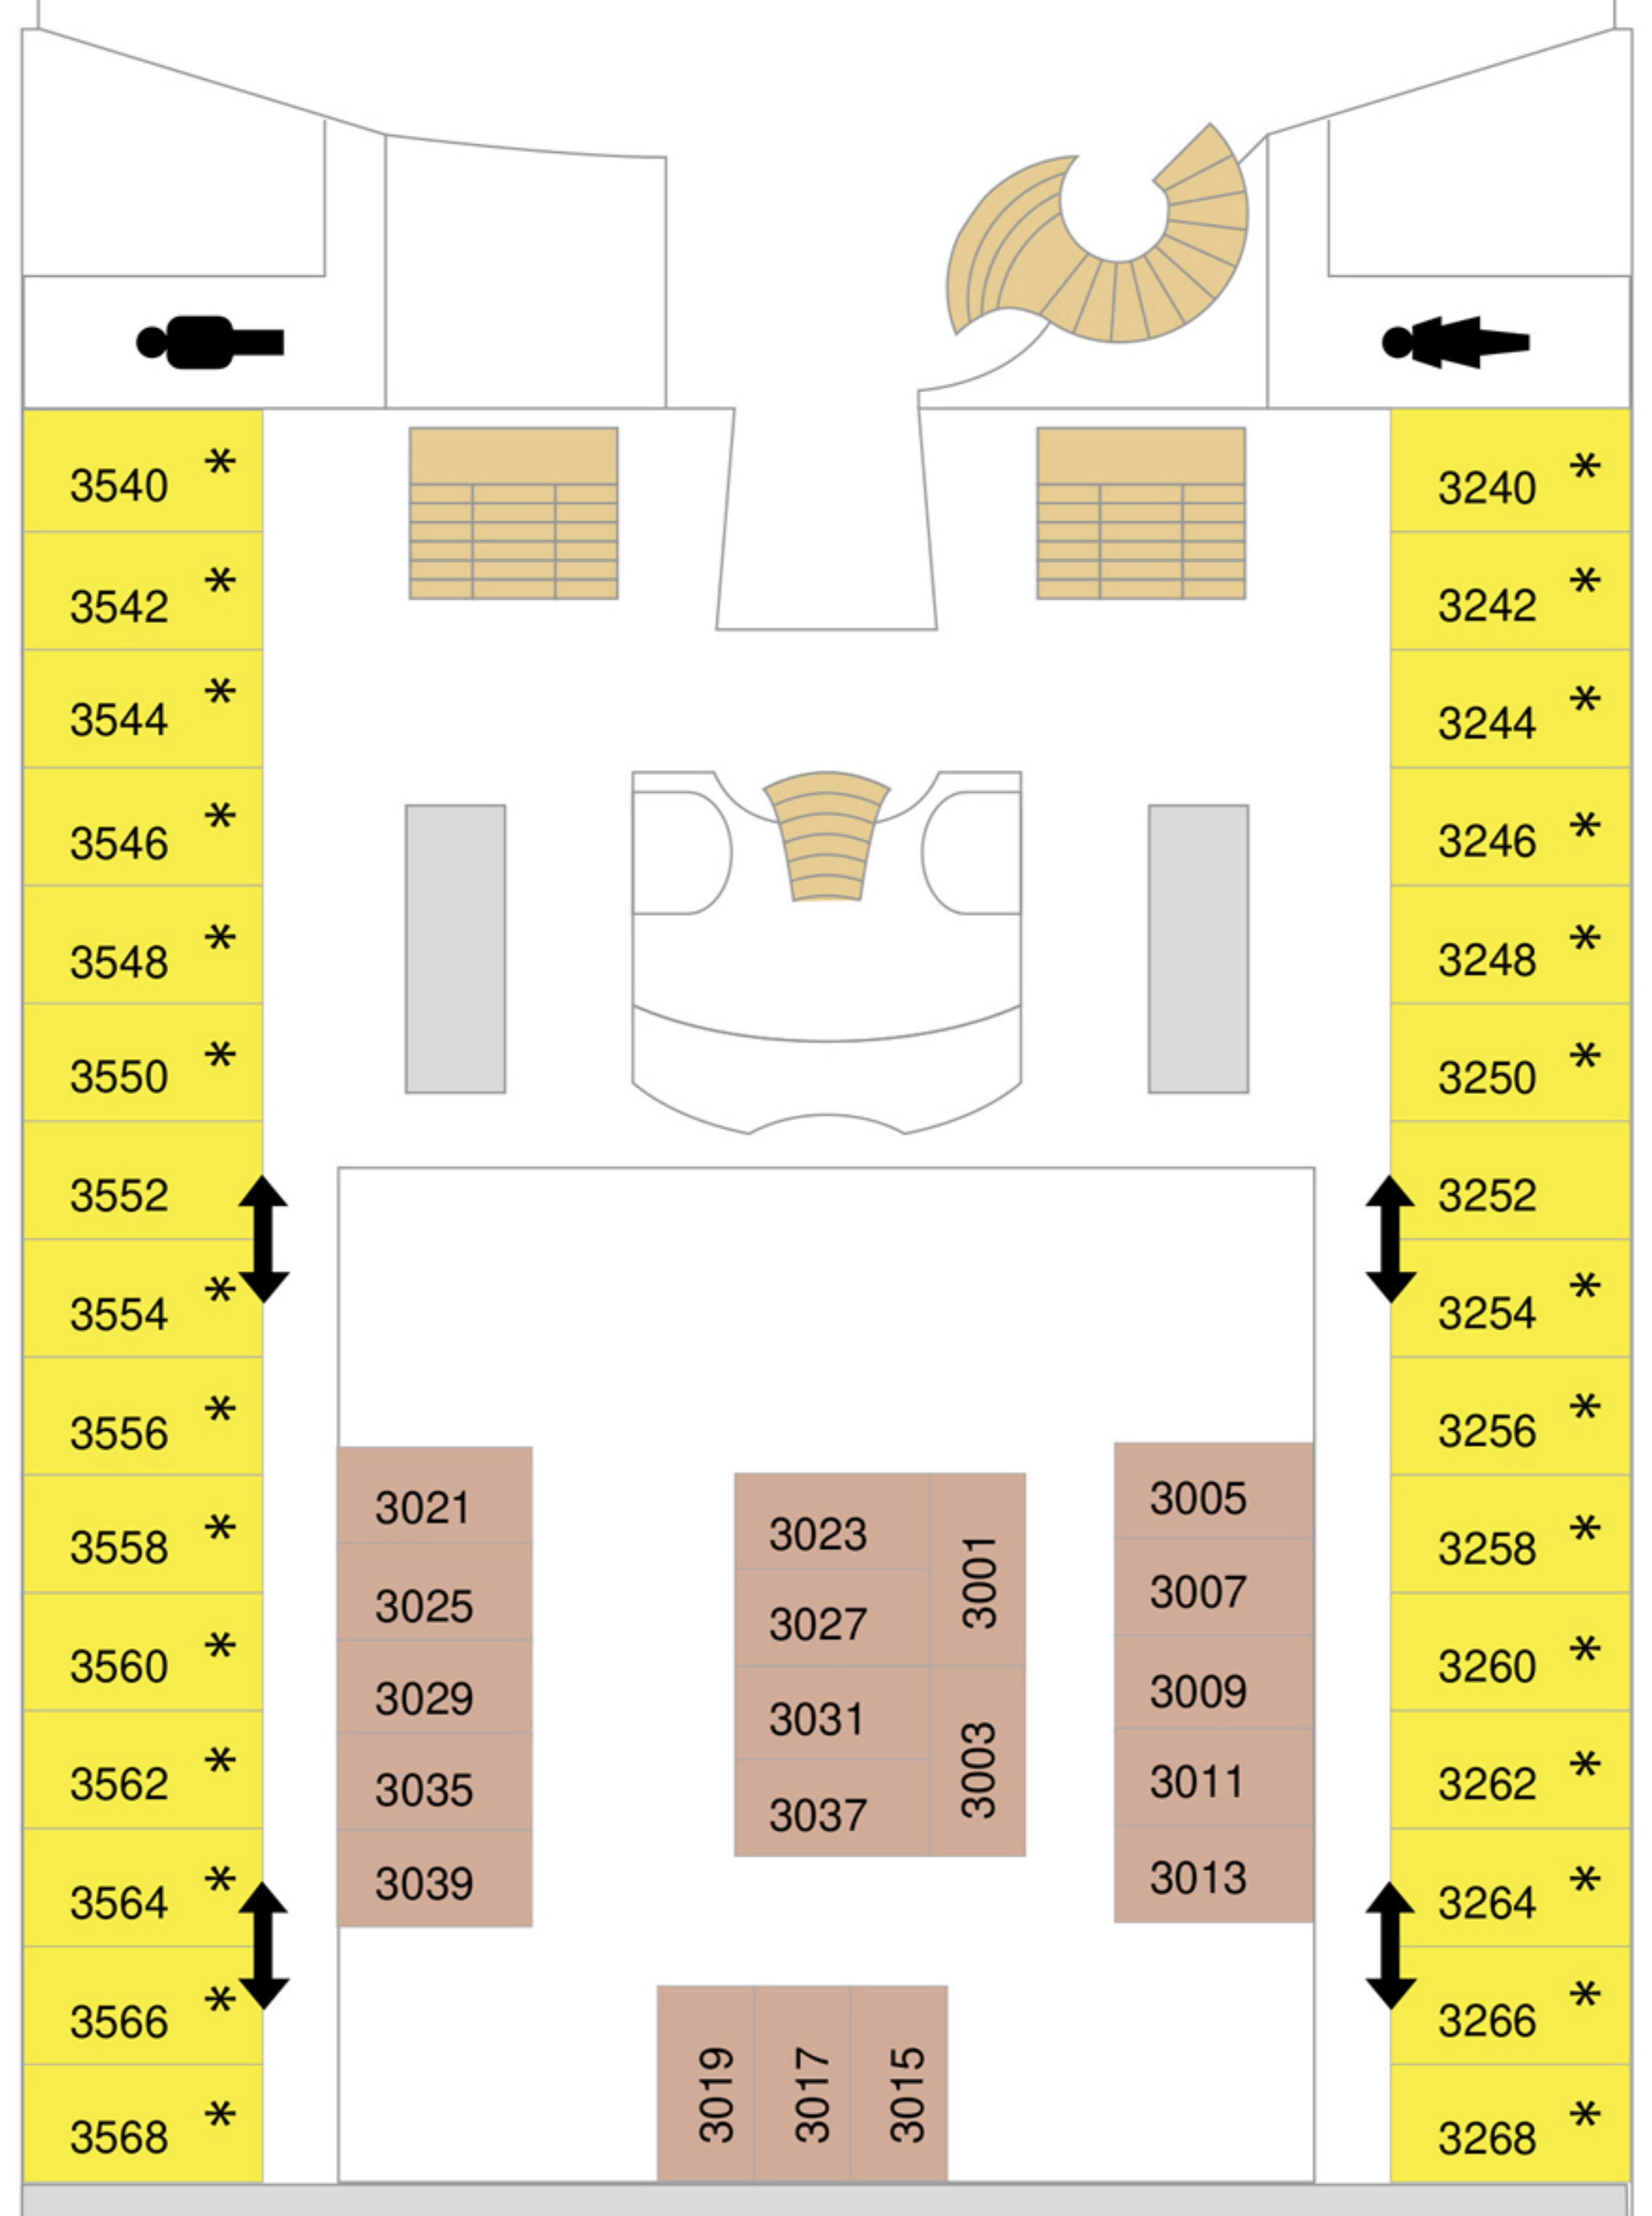

# ROYAL THEATER

# STUDIO B

# MAIN DINING ROOM