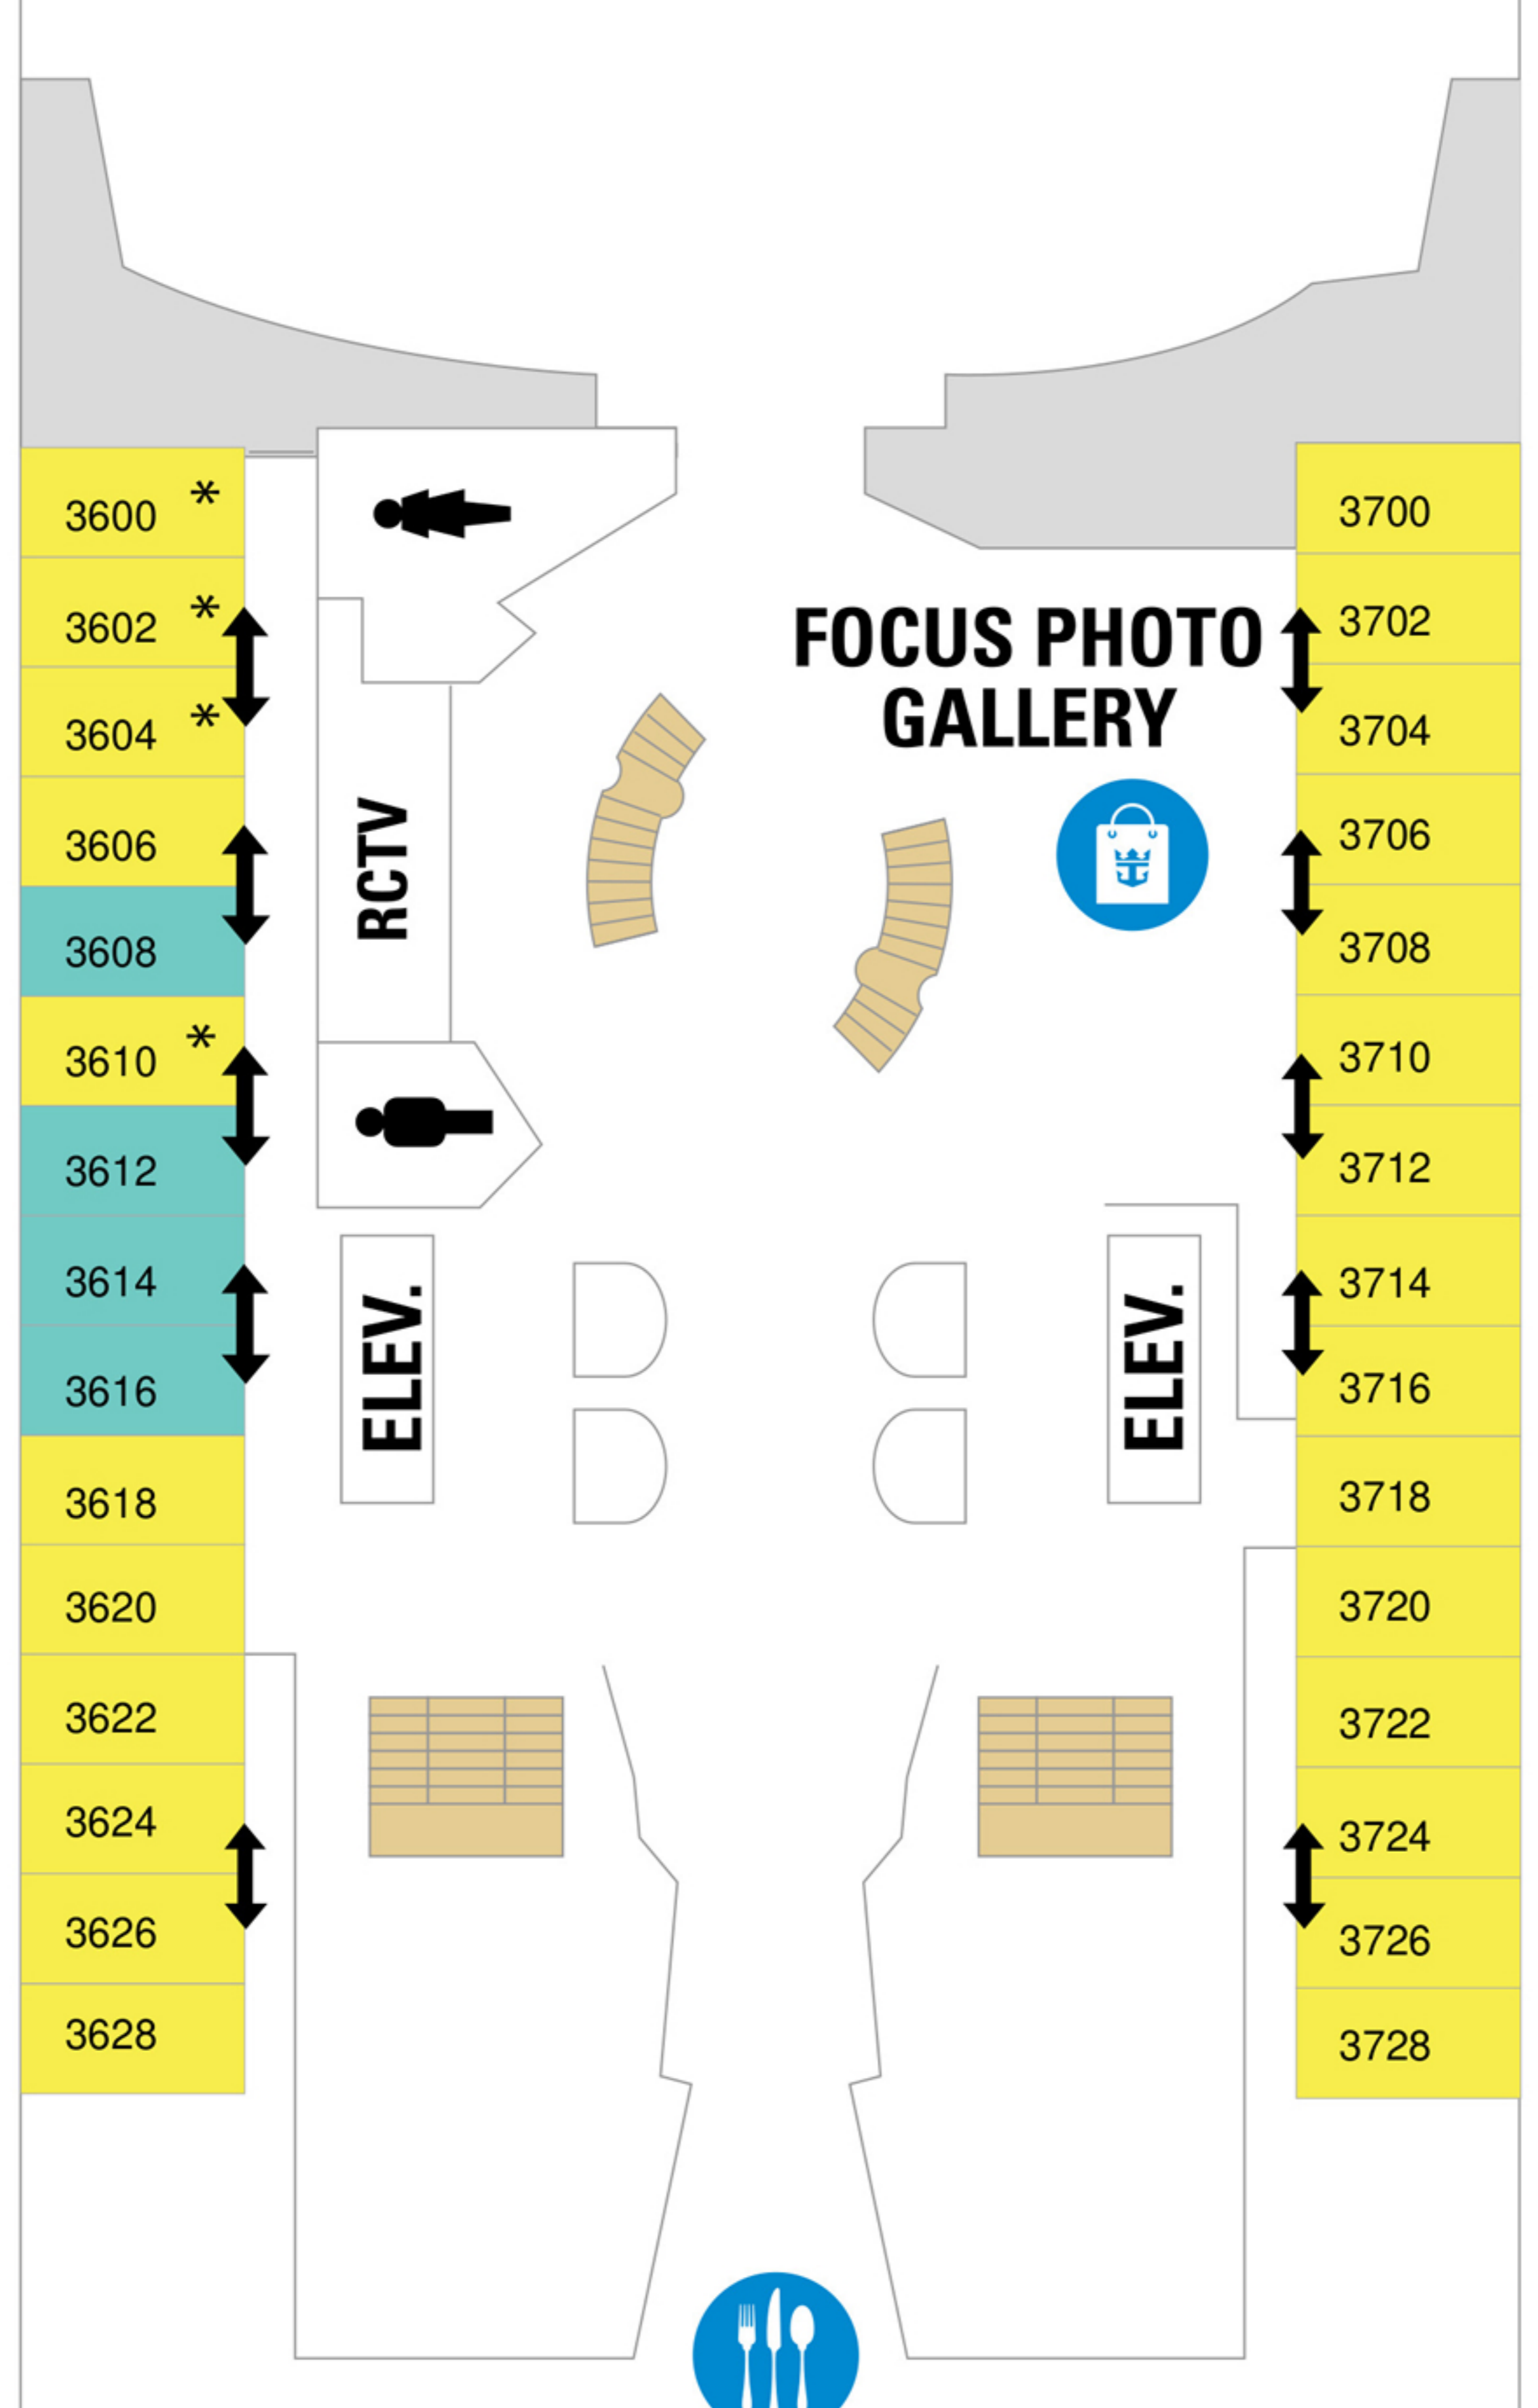

# ROYAL THEATER

# STUDIO B

# MAIN DINING ROOM